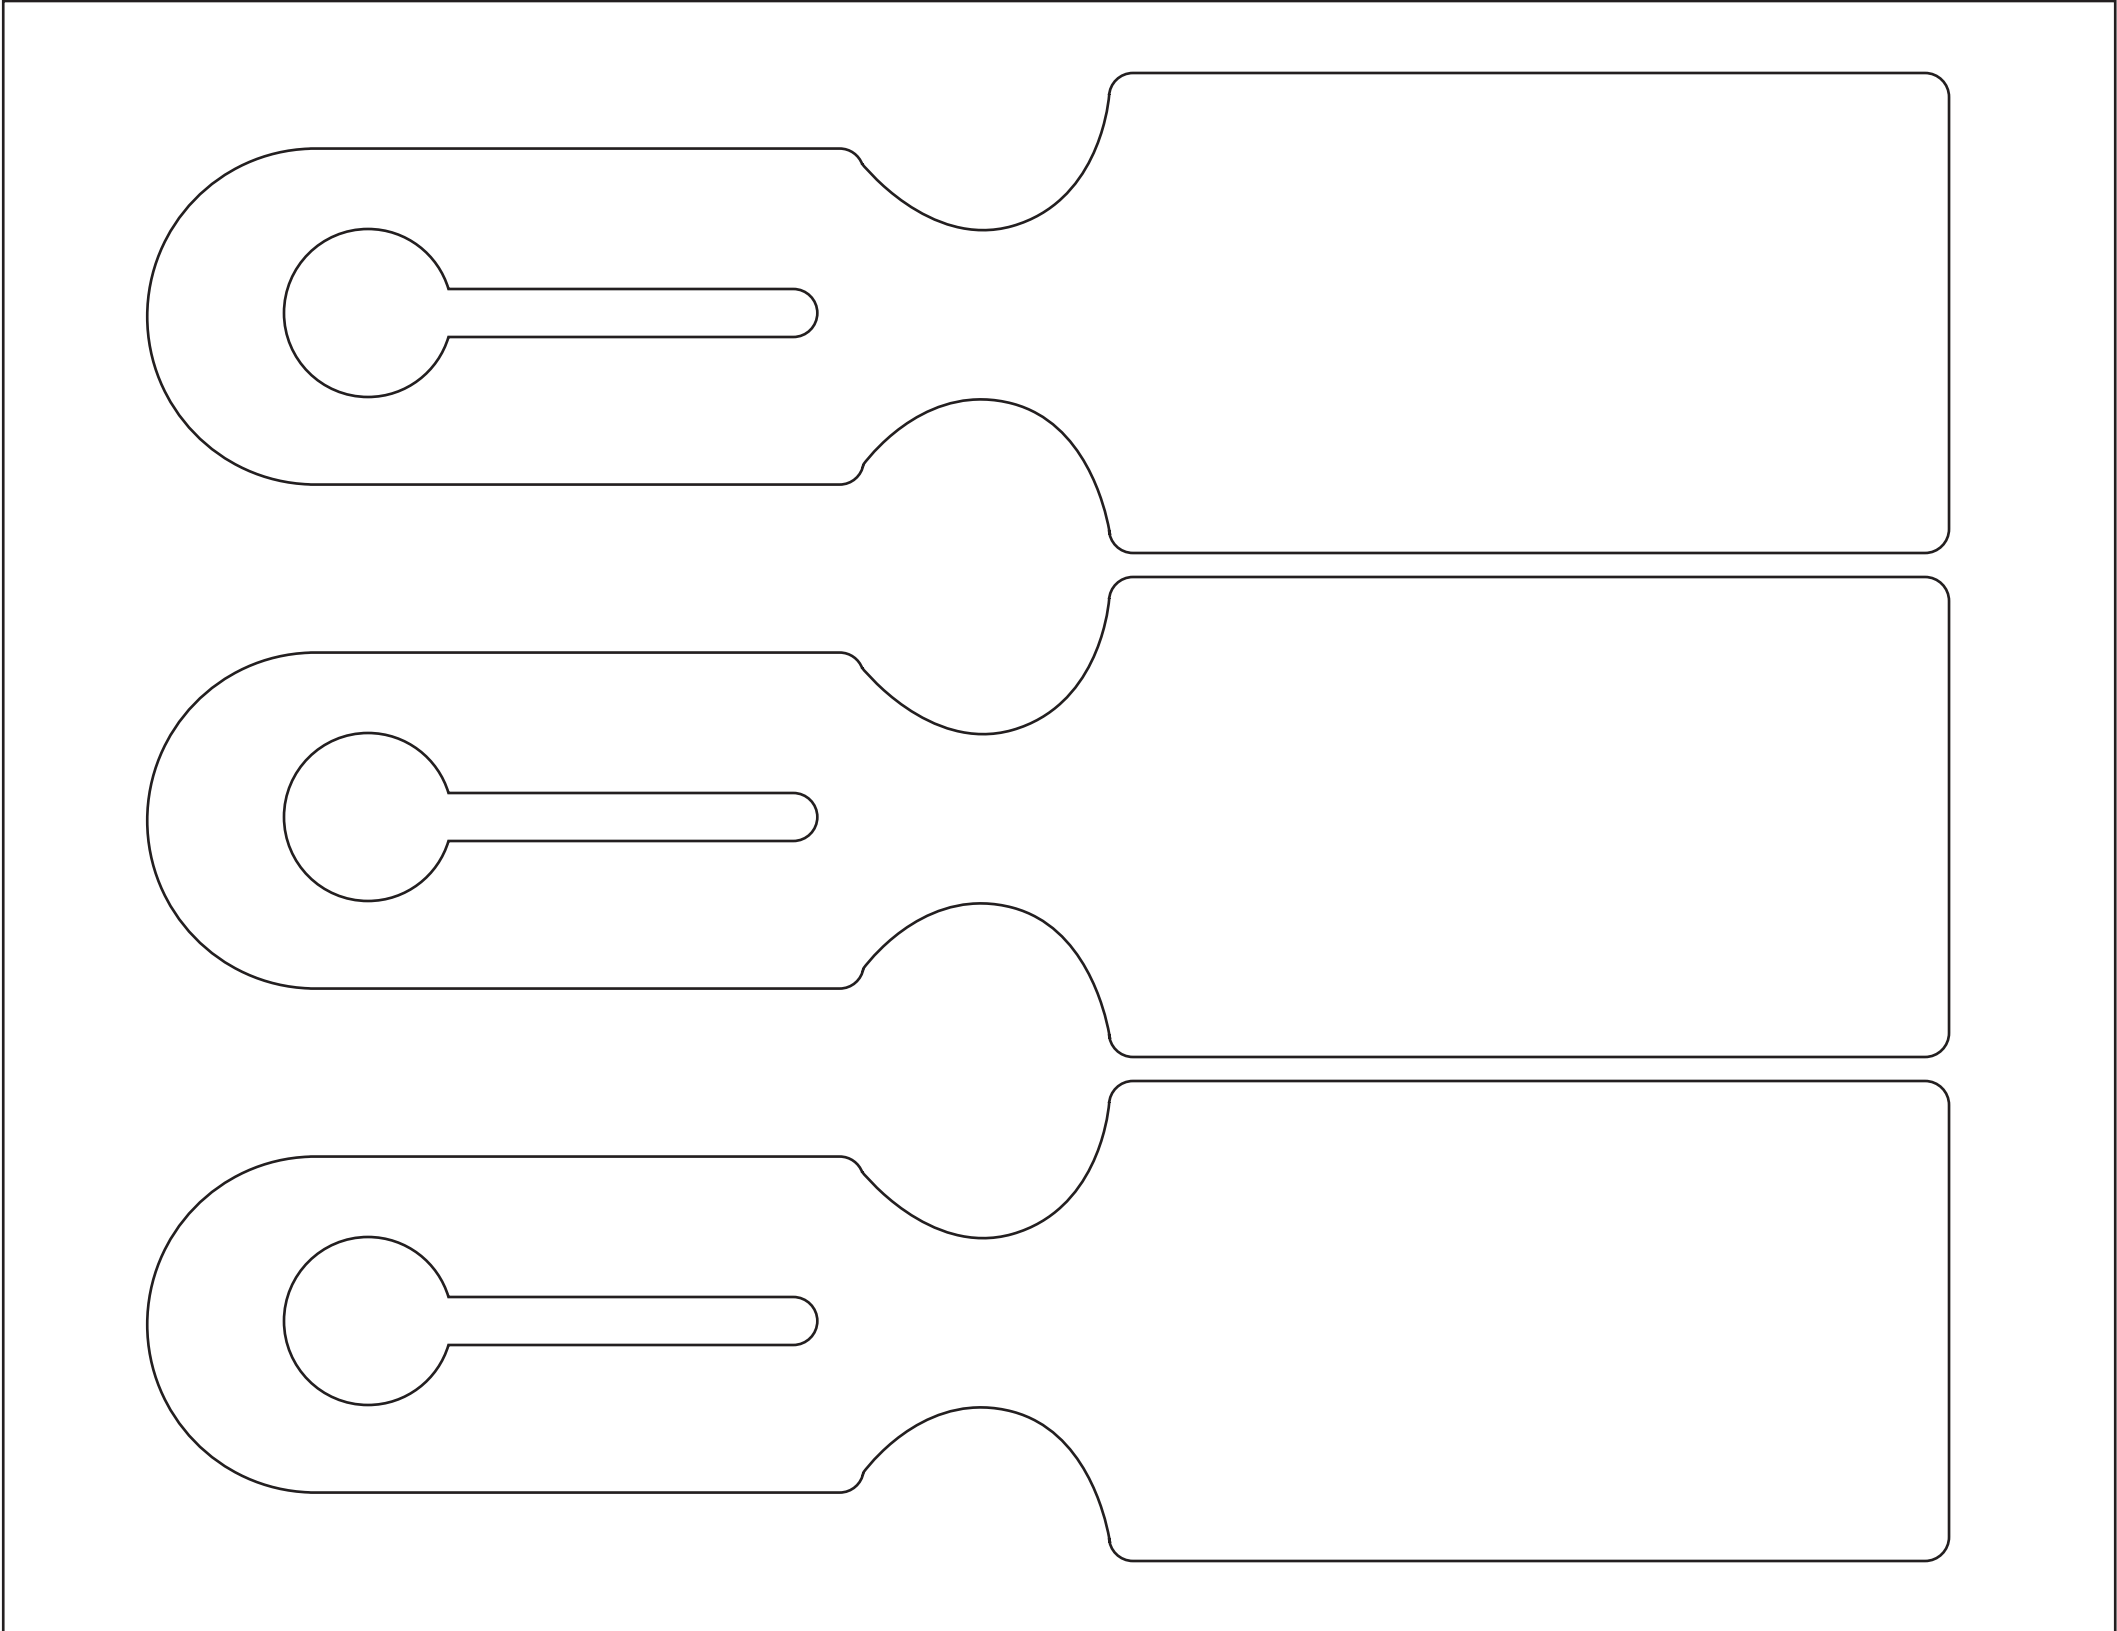

Thank you for choosing ID Line!

Shape: FTA-2593

Sheet Size: 8.5" x 11.0"

Tag Size: 2.5" x 9.3843"

Design Notes:

If your design has a bleed, please allow .125" beyond the shape border. If product is going to be digitally printed, all colors should be in CMYK. Screen printed orders should specify Pantone® or spot colors. Be sure to include a color proof with your order. Fonts should be included with order, unless you have converted them to outlines or are using one of our standard fonts.